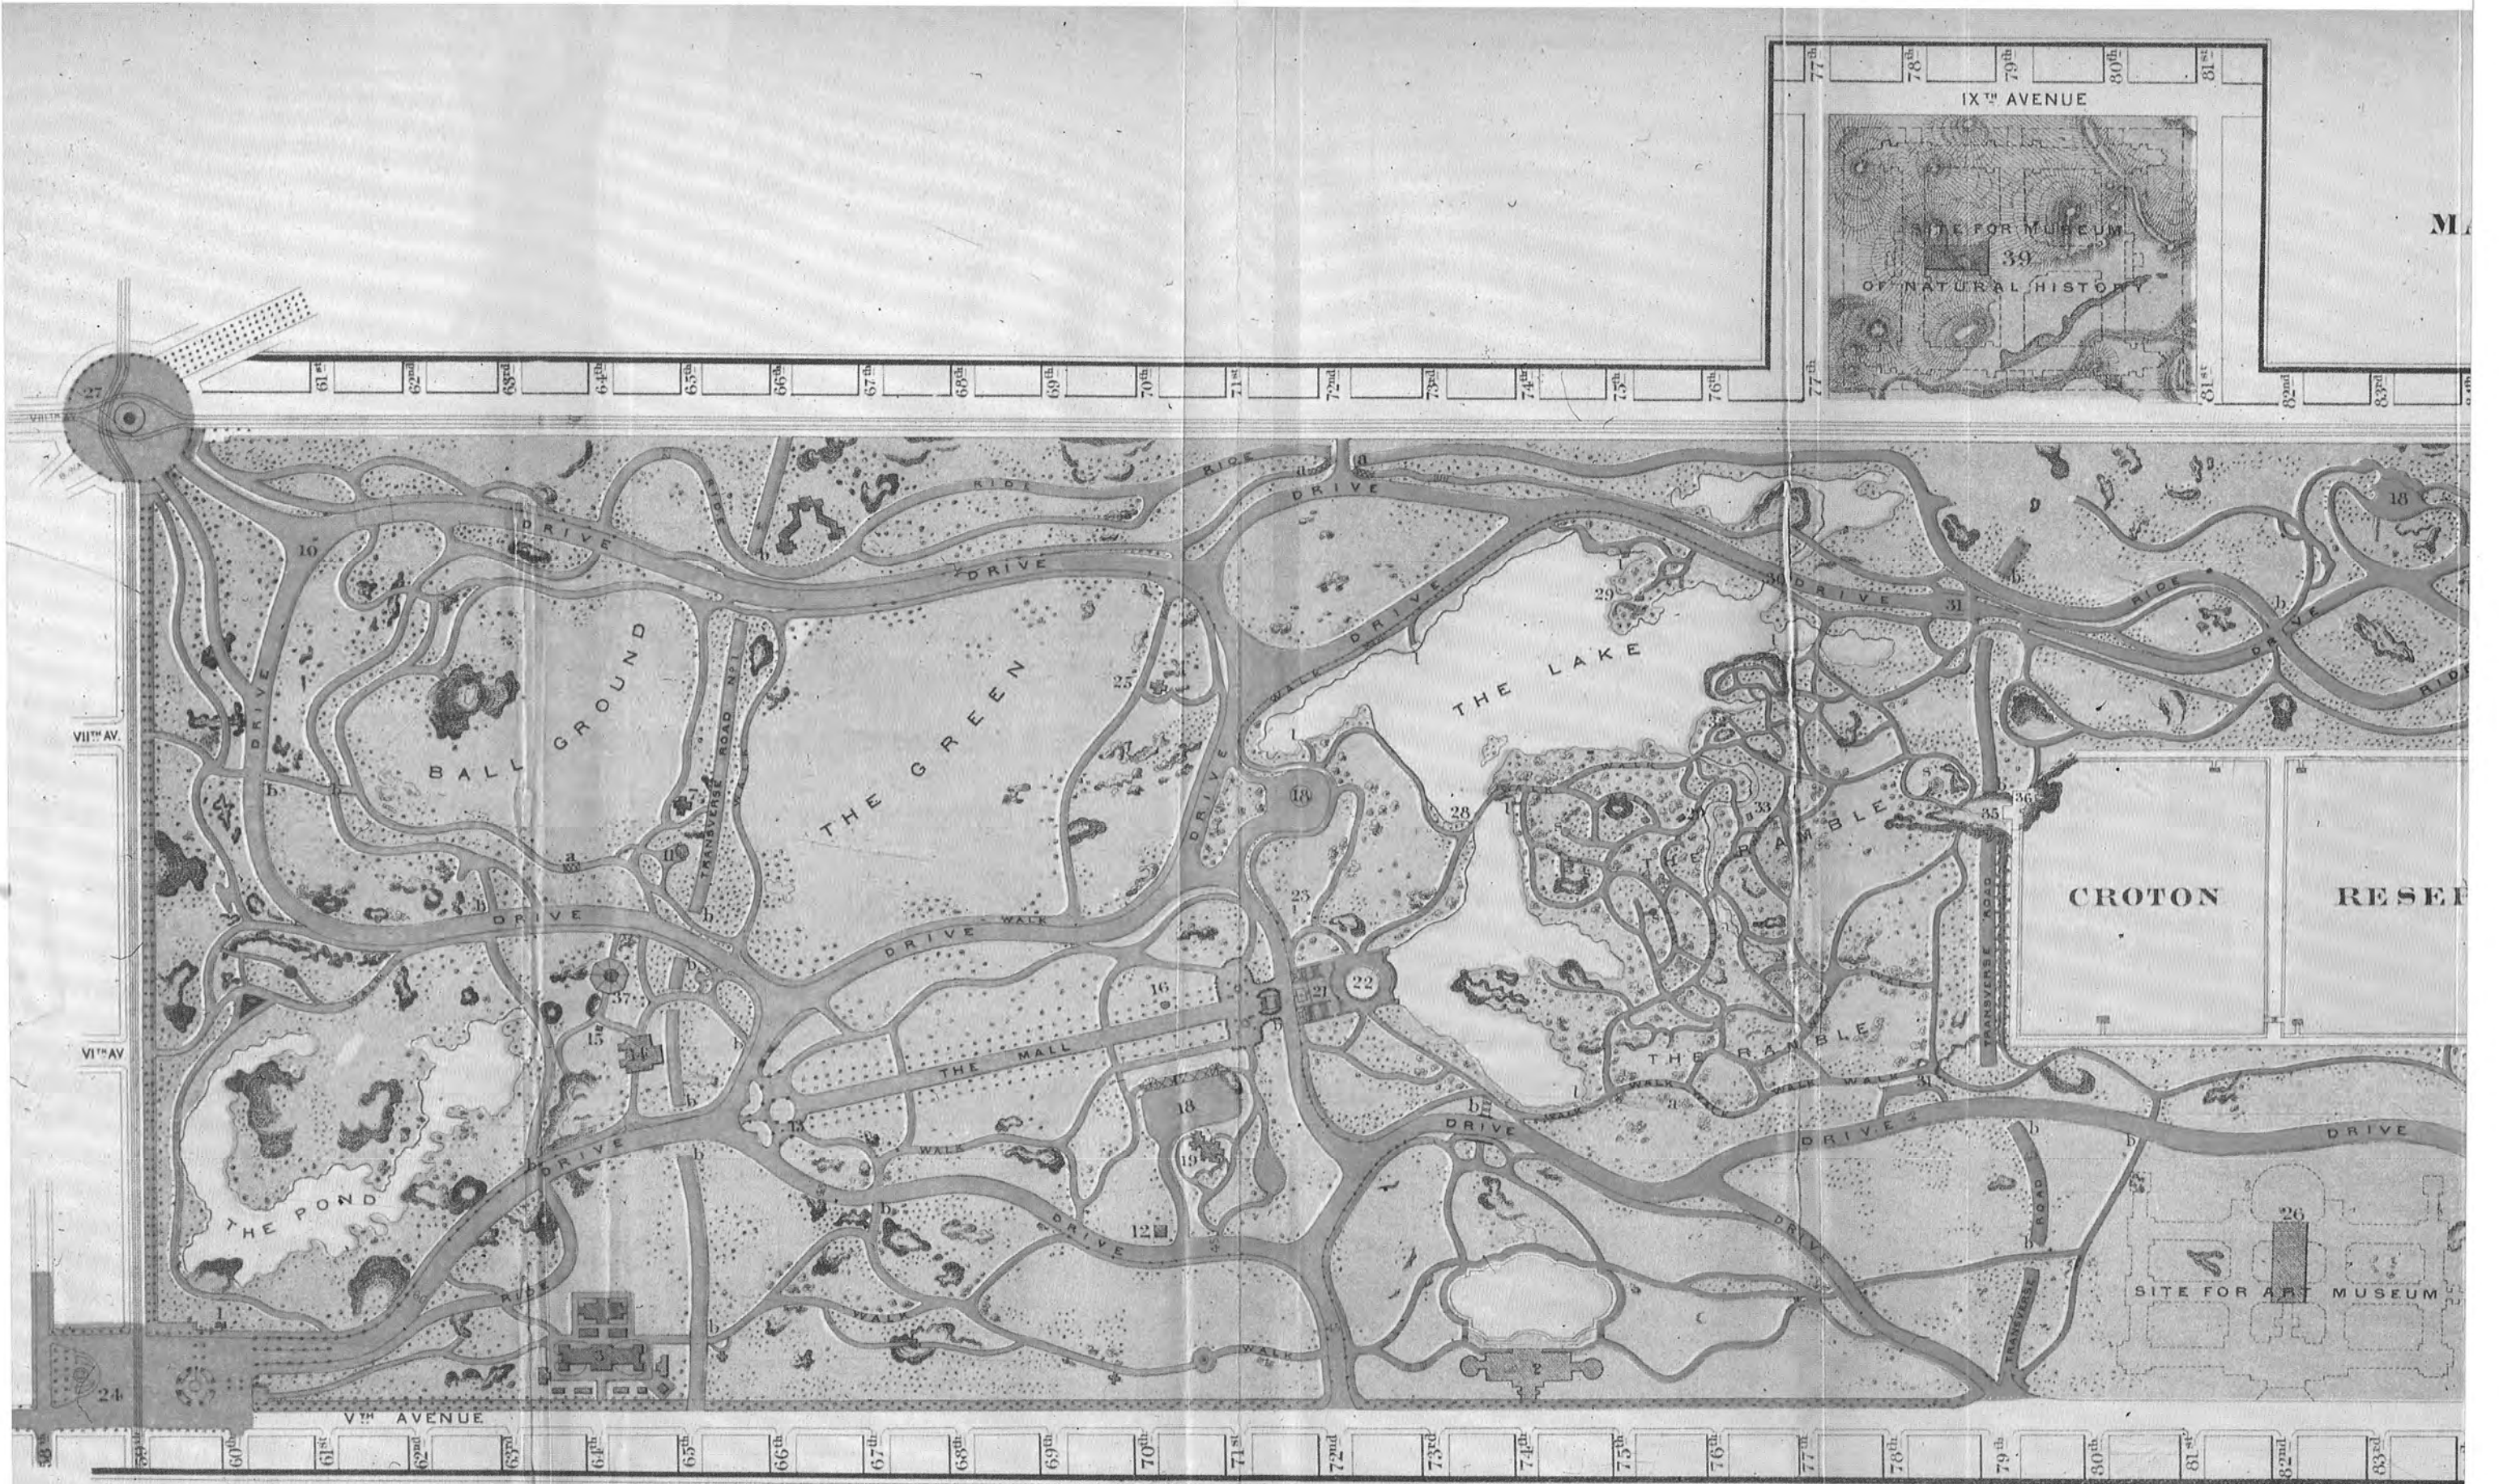

UC Berkeley

Places

Title

New York's Central Park: Map [SPECIAL FEATURE]

Permalink

<https://escholarship.org/uc/item/6tg4v1bz>

Journal

Places, 15(3)

ISSN

0731-0455

Publication Date

2003-07-01

Peer reviewed

Olmsted and Vaux, Landscape Architects

Scale 400 feet to the inch

P OF THE CENTRAL PARK 1871-2.